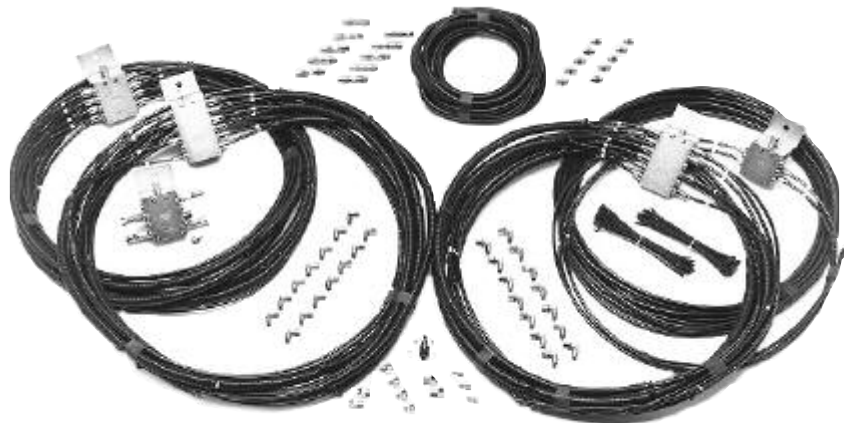

Note: Above referenced kits require purchase of electric grease pump (see Pump section of this catalog) when fully automated system is desired.