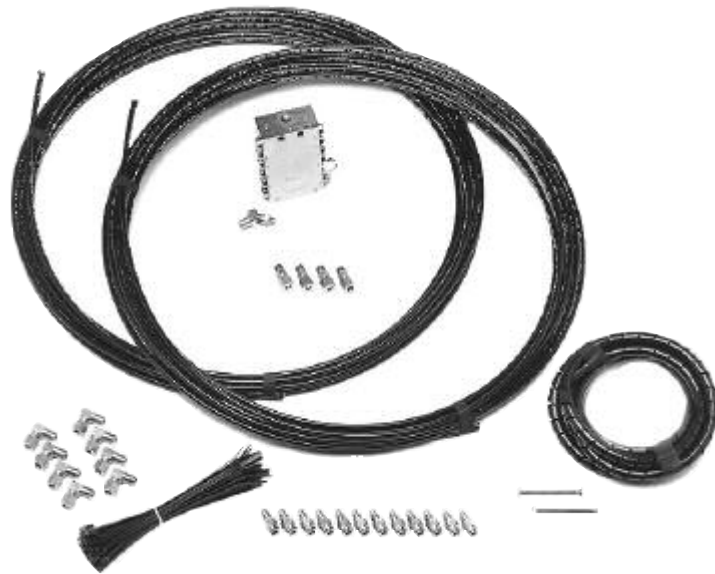

Trailer Kits—Unassembled

Model No.	Description
239406	6-point manual QL kit
239408	8-point manual QL kit
239410	10-point manual QL kit
239412	12-point manual QL kit
239418	18-point manual QL kit