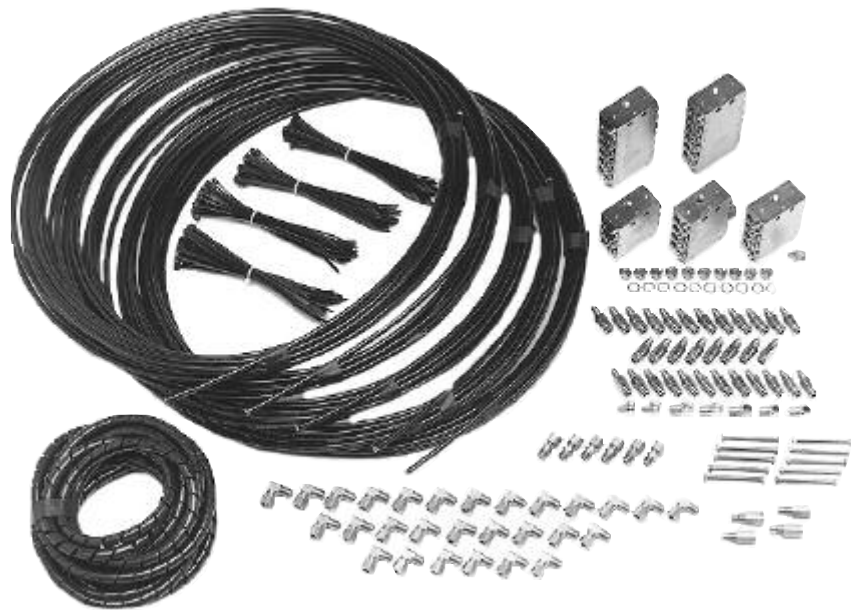

Tractor/Truck Kits Unassembled Kits

Description	Manual Kits	Automated Kits
16-point QL kit	241316	241116 (includes 241316 and 94012)
22-point QL kit	241322	241122 (includes 241322 and 94012)
24-point QL kit	241324	241124 (includes 241324 and 94012)
26-point QL kit	241326	241126 (includes 241326 and 94012)
28-point QL kit	241328	241128 (includes 241328 and 94012)
29-point QL kit	241329	241129 (includes 241329 and 94012)
32-point QL kit	241332	241132 (includes 241332 and 94012)
33-point QL kit	241333	241333 (includes 241333 and 94012)

Preassembled Manual Kits

Model No.	Description
247232	32-point manual preassembled kit