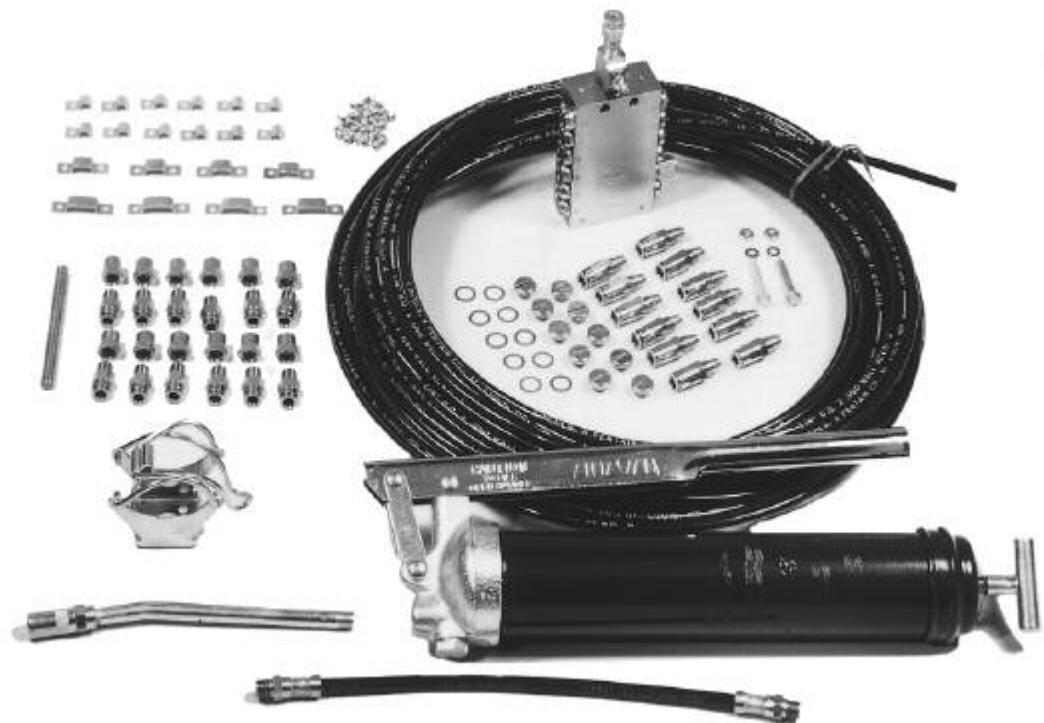

These kits are designed to service up to 12 points from a single grease fitting utilizing our 12-point SSV series divider valve. The kits, which are available with or without a grease gun, include all componentry required to install the system. Kits are available primed with NLGI #2 grease or non-filled if a specific grade or type of grease is to be used.

These kits effectively replace the concept of using grease fittings mounted to a central manifold with a system that delivers precise amounts of lubricant, fully monitored with the divider valve's indicator pin. Kits include 100' ¼" nylon tubing, 12 straight Quicklinc® tube fittings, 12 Zerk-Lock™ adapters, mounting clips and hardware.

Model No.	Selection Chart	Tubing
	Description	
87311	Kit with single fitting for use with portable grease gun.	Non-filled
87312		Pre-filled
87411	Complete kit with grease gun for permanent mounting.	Non-filled
87412		Pre-filled

Model No.	Description
244506	6-point manual QL kit—single axle
244512	12-point manual QL kit—tandem axle

Note: Above referenced kits require purchase of electric grease pump (see Pump section of this catalog) when fully automated system is desired.